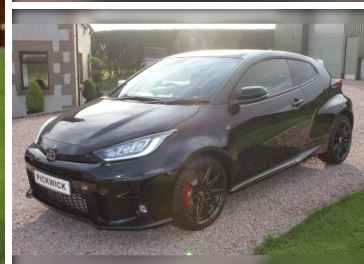

# Pickwick Performance Ltd.

2021 Toyota Yaris GR-Y CIRCUIT 3-Door

£38,995

**Engine:** Petrol  
**Body:** Hatchback  
**Gearbox:** 6-Speed  
**Capacity:** 1618cc  
**Colour:** Black  
**Mileage:** 56  
**CO<sup>2</sup>:** 186g/km  
**MPG:** 34.5mpg  
**Top Speed:** 143mph  
**BHP:** 257bhp  
**Insurance Grp:** 36A

FULL MAIN DEALER SERVICE HISTORY	ADAPTIVE LED HEADLIGHTS
AUTO UP AND DOWN FUNCTION ON DRIVERS WINDOW	AUTO HEADLIGHTS
BLUETOOTH CONNECTIVITY	AUTOMATICALLY RETRACTABLE DOOR MIRRORS
DUAL EXHAUST PIPES	DAB DIGITAL RADIO
LANE TRACE ASSIST	INTELLIGENT ADAPTIVE CRUISE CONTROL
POWER AND REMOTE DOOR LOCKING	MICROPHONE ON FRONT PERSONAL LIGHT
REAR PRIVACY GLASS	PUSH BUTTON START
PARK ASSIST CAMERA	RAIN SENSING WIPERS
SOFT TOUCH INNER DOOR GARNISH	RED BRAKE CALLIPERS
	SHARK FIN ANTENNA
	TOYOTA SAFETY SENSE
	USB CONNECTION

Available for immediate delivery , Toyota are currently quoting delivery for 2023 !!! , Those in the know will appreciate the giant slaying ability of this pocket rocket, read the reviews ...simply the current hot hatch king